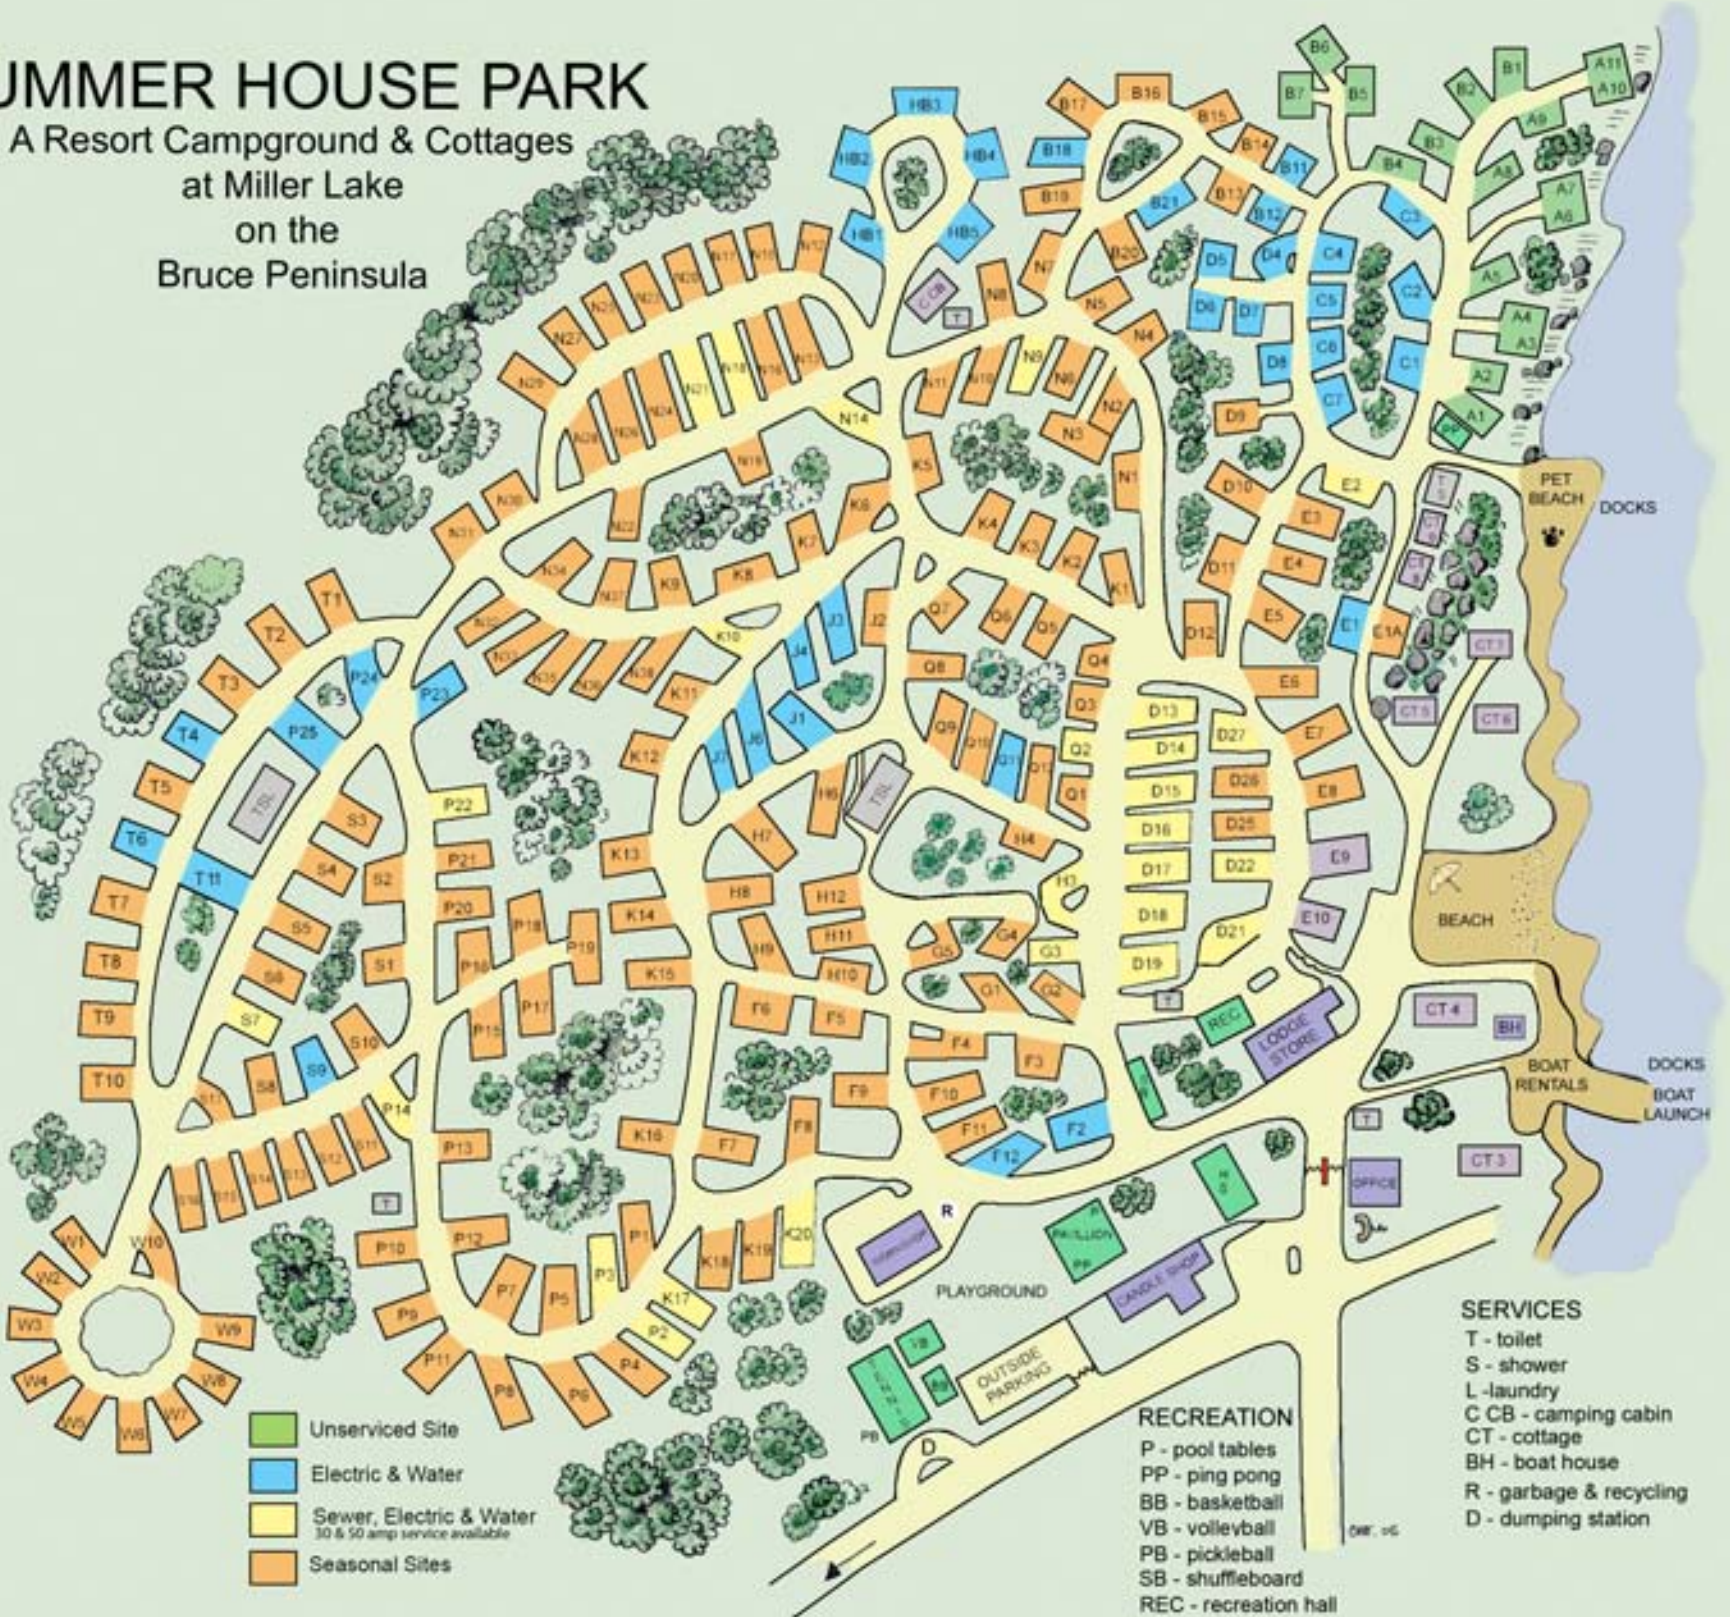

# SUMMER HOUSE PARK

A Resort Campground & Cottages  
at Miller Lake  
on the  
Bruce Peninsula

- Unserved Site
- Electric & Water
- Sewer, Electric & Water  
30 & 50 amp service available
- Seasonal Sites

- RECREATION**
- P - pool tables
  - PP - ping pong
  - BB - basketball
  - VB - volleyball
  - PB - pickleball
  - SB - shuffleboard
  - REC - recreation hall

- SERVICES**
- T - toilet
  - S - shower
  - L - laundry
  - C CB - camping cabin
  - CT - cottage
  - BH - boat house
  - R - garbage & recycling
  - D - dumping station